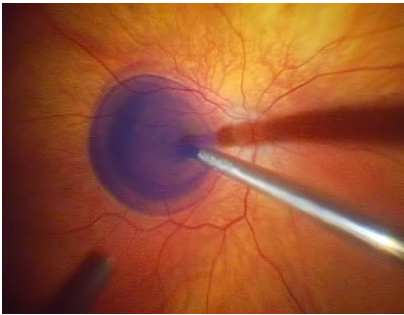

- Ready to Use
- CE Marked
- Non Toxic
- Stable Stated Concentration

Brilliant Peel selectively stains the Inner Limiting Membrane, and it does so within a short contact time.

The recently added feature of using heavier than standard water in the composition helps overall staining effectiveness