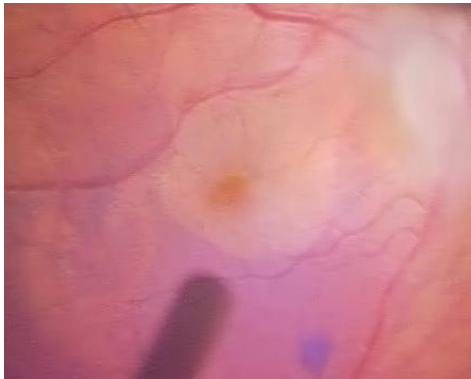

- Ready to Use
- CE Marked
- Non Toxic
- Stable Stated Concentration

Brilliant Peel selectively stains the Inner Limiting Membrane, and it does so within a short contact time.

The recently added feature of using heavier than standard water in the composition helps overall staining effectiveness